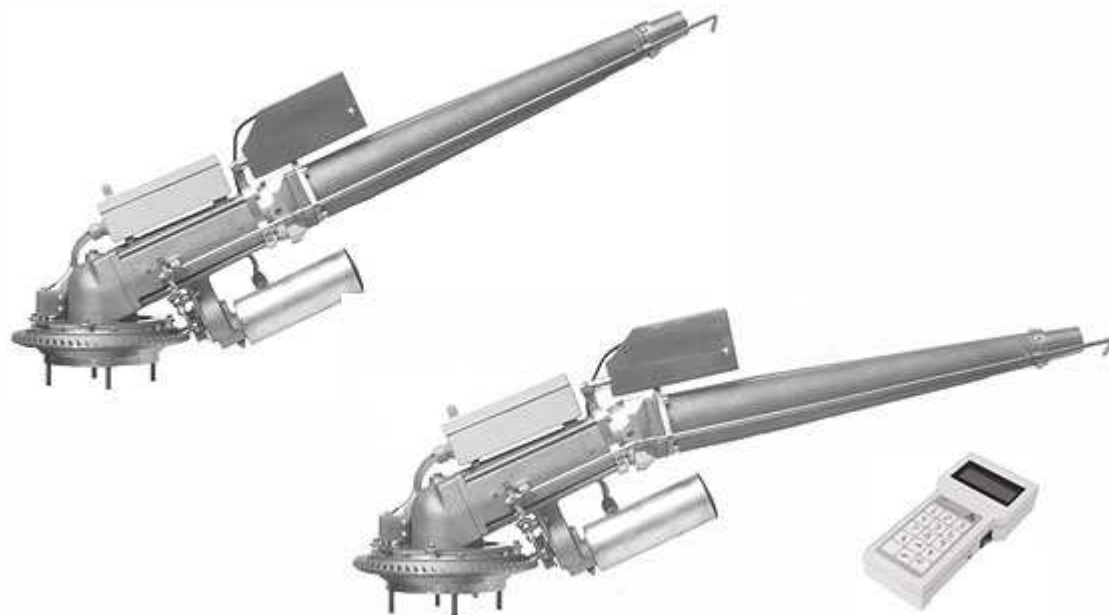

JET 80 PLUS ELECTRONIC *Just Angle* 18° - 26° (NOZZLE 20 – 28 mm)

JET 100 ELECTRONIC *Just Angle* 18° - 26° (NOZZLE 30 – 38 mm)

JET 80 PLUS ELECTRONIC (NOZZLE 20 – 28 mm)

JET 100 ELECTRONIC (NOZZLE 30 – 38 mm)